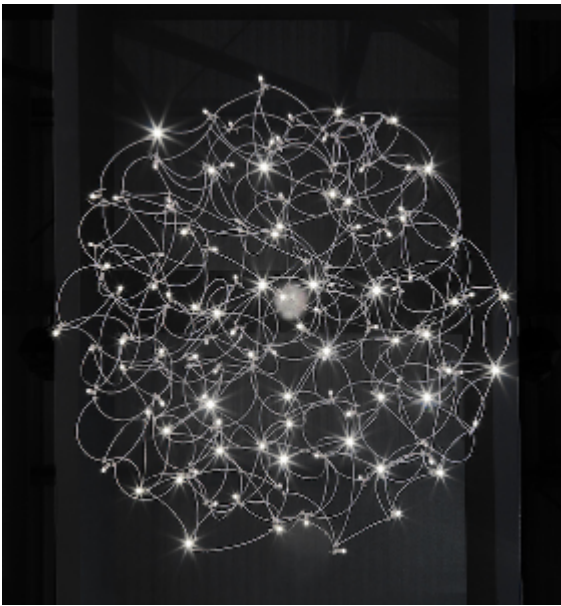

## CURLLED SUSPENSION by Jan

Pauwels

Curlled LEDs become CurLED. This fixture has curved metal rods that gives it a more romantic look. All the E10 LED light bulbs give the hypnotizing result of a stellar creation. Every Curled is handmade, the E10 lamps are placed randomly, making every model unique. (see model Sirio for the version with led circuit boards)

### DIMENSIONS

L 200 cm 78.7 inch  
H 40 cm 15.7 inch  
W 40 cm 15.7 inch

### CANOPY

Ø 20 cm 7.9 inch  
H 5 cm 2 inch